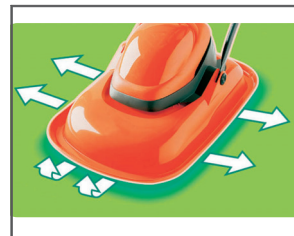

Flymo Turbo Lite 330

Advanced electric hover mower for quick and easy mowing on a cushion of air.

Suitable for small to medium sized gardens, the Flymo Turbo Lite 330 uses its powerful 1150W electric motor to float on a cushion of air whilst cutting the grass. Easy to store and carry this electric hover lawnmower is suitable for all to use.

Micro Lite - easy to store
Easy to store

Turbo 400 - Easy to carry
Easy to carry

Turbo 400 - floats on a cushion of air
Floats on a cushion of air and cuts easily in any direction.

Technical data

Power	1150 W	Gross weight	8.9 kg / 19.62 lbs
Cutting width	33 cm / 12.99 inch	Packaging size, LxWxH	690x435x295 mm / 27.17x17.13x11.61 inch
Cutting height steps	4	Packaging, gross weight	2.4 kg / 5.29 lbs
Cutting height, min-max	10 - 30 mm / 0.39 - 1.18 inch	Sound power level, guaranteed (LWA)	96 dB(A)
Blade type	Metal	Sound pressure level at operators ear	82.4 dB(A)
Cutting height adjustment	Spacers	Vibrations handlebar	0.8 m/s ²
Weight	6.5 kg / 14.33 lbs		